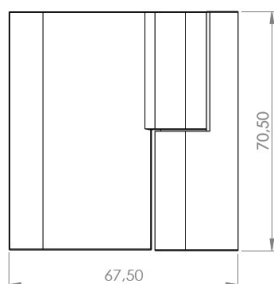

PRODUCT SHEET

Description:

Shower Hinge "Jaro" Up/Down, Black Finish, 90DG, Right, Wall/ Glass, 6-8mm Glass Thickness, $\varnothing 14$ mm Drilling, All Brass, Material, Self closing from 45 DG, Hold Stop at 0 & 90 DG

Item number:

15.23.110-4

Units	Box	Carton	HS Code	Barcode
Pcs.	1	20	8302100090	
				5704866509435

SISO A/S

Mileparken 11
DK-2740 Skovlunde
Denmark
VAT: DK 24786013

Phone +45 45 830 900

www.siso.dk
siso@siso.dk