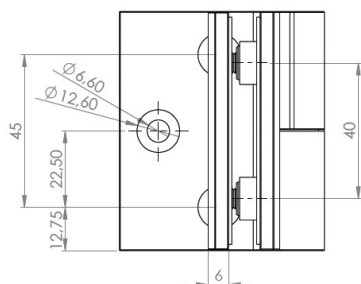

PRODUCT SHEET

Description:

Shower Hinge "Jaro" Up/Down, Black Finish, 90DG, Right, Wall/ Glass, 6-8mm Glass Thickness, $\varnothing 14$ mm Drilling, All Brass, Material, Self closing from 45 DG, Hold Stop at 0 & 90 DG

Item number:

15.23.110-4

Units	Box	Carton	HS Code	Barcode
Pcs.	1	20	8302100090	
				5704866509435

SISO A/S

Mileparken 11
DK-2740 Skovlunde
Denmark
VAT: DK 24786013

Phone +45 45 830 900

www.siso.dk
siso@siso.dk