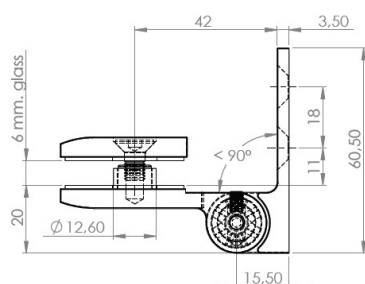

PRODUCT SHEET

Description:

Shower Hinge "Jaro" Up/Down, Black Finish, 90DG, Right, Wall/ Glass, 6-8mm Glass Thickness, $\varnothing 14$ mm Drilling, All Brass, Material, Self closing from 45 DG, Hold Stop at 0 & 90 DG

Item number:

15.23.110-4

Units	Box	Carton	HS Code	Barcode
Pcs.	1	20	8302100090	
				5704866509435

SISO A/S

Mileparken 11
DK-2740 Skovlunde
Denmark
VAT: DK 24786013

Phone +45 45 830 900

www.siso.dk
siso@siso.dk