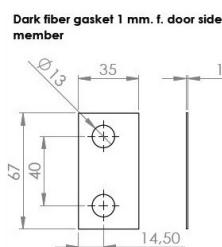

PRODUCT SHEET

Description:

Shower Hinge "Jaro" Up/Down, Black Finish, 90DG, Right, Wall/ Glass, 6-8mm Glass Thickness, $\varnothing 14$ mm Drilling, All Brass, Material, Self closing from 45 DG, Hold Stop at 0 & 90 DG

Item number:

15.23.110-4

Units	Box	Carton	HS Code	Barcode
Pcs.	1	20	8302100090	
				5704866509435

SISO A/S

Mileparken 11
DK-2740 Skovlunde
Denmark
VAT: DK 24786013

Phone +45 45 830 900

www.siso.dk
siso@siso.dk

Danske Bank
Nytorv Branch
Copenhagen
SWIFT: DABADKKK

Account no.
4180 3112 112936
IBAN Account
DK7230003112112936