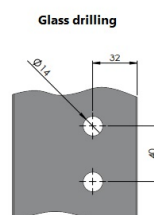

PRODUCT SHEET

Description:

Shower Hinge "Jaro" Up/Down, Black Finish, 90DG, Right, Wall/ Glass, 6-8mm Glass Thickness, $\varnothing 14$ mm Drilling, All Brass, Material, Self closing from 45 DG, Hold Stop at 0 & 90 DG

Item number:

15.23.110-4

Units	Box	Carton	HS Code	Barcode
Pcs.	1	20	8302100090	
				5704866509435

SISO A/S

Mileparken 11
DK-2740 Skovlunde
Denmark
VAT: DK 24786013

Phone +45 45 830 900

www.siso.dk
siso@siso.dk

Danske Bank
Nytorv Branch
Copenhagen
SWIFT: DABADKKK

Account no.
4180 3112 112936
IBAN Account
DK7230003112112936