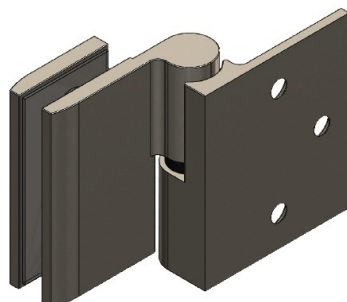

PRODUCT SHEET

Description:

Shower Hinge "Jaro" Up/Down, Black Finish, 90DG, Right, Wall/ Glass, 6-8mm Glass Thickness, $\varnothing 14$ mm Drilling, All Brass, Material, Self closing from 45 DG, Hold Stop at 0 & 90 DG

Item number:

15.23.110-4

Units	Box	Carton	HS Code	Barcode
Pcs.	1	20	8302100090	
				5704866509435

SISO A/S

Mileparken 11
DK-2740 Skovlunde
Denmark
VAT: DK 24786013

Phone +45 45 830 900

www.siso.dk
siso@siso.dk

Danske Bank
Nytorv Branch
Copenhagen
SWIFT: DABADKKK

Account no.
4180 3112 112936
IBAN Account
DK7230003112112936